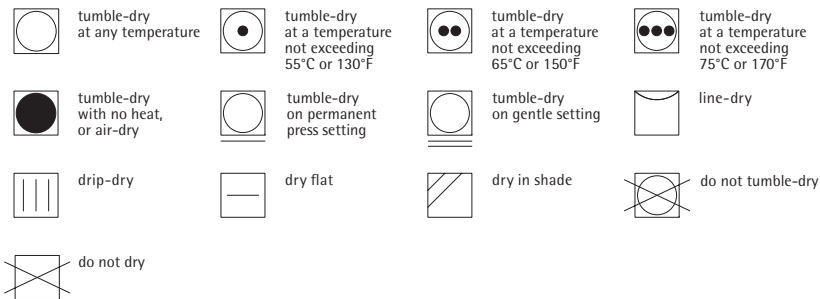

Home Laundering & Dry-Cleaning: Main Symbols

United States

washing

note: system of dots indicating temperature range is applicable to all washing procedures.

bleaching

note: if bleach is not mentioned or represented by a symbol, any bleach may be used.

wringing

drying

note: system of dots indicating temperature range is applicable to all drying procedures.

ironing

dry-cleaning

Europe

washing

bleaching