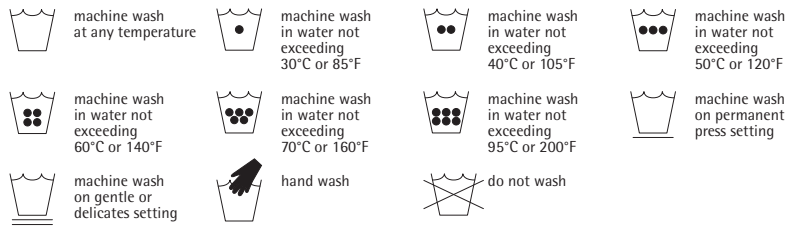

Home Laundering & Dry-Cleaning: Main Symbols

United States

washing

note: system of dots indicating temperature range is applicable to all washing procedures.

bleaching

note: if bleach is not mentioned or represented by a symbol, any bleach may be used.

wringing

drying

note: system of dots indicating temperature range is applicable to all drying procedures.

ironing

dry-cleaning

Europe

washing

bleaching