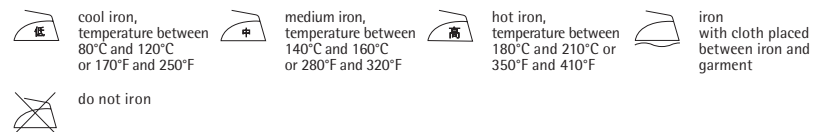

Europe

washing

bleaching

drying

ironing

dry-cleaning

Japan

washing

bleaching

wringing

drying

ironing

dry-cleaning