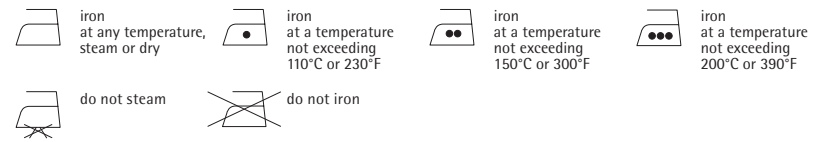

Home Laundering & Dry-Cleaning: Main Symbols

United States

washing

note: system of dots indicating temperature range is applicable to all washing procedures.

bleaching

note: if bleach is not mentioned or represented by a symbol, any bleach may be used.

wringing

drying

note: system of dots indicating temperature range is applicable to all drying procedures.

ironing

dry-cleaning

Europe

washing

bleaching