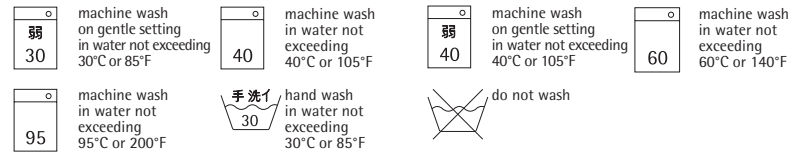

Japan

washing