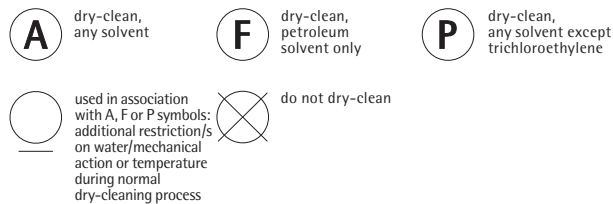

dry-cleaning