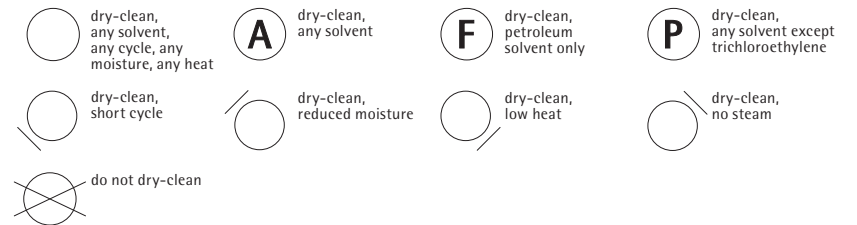

Home Laundering & Dry-Cleaning: Main Symbols

United States

washing

note: system of dots indicating temperature range is applicable to all washing procedures.

bleaching

note: if bleach is not mentioned or represented by a symbol, any bleach may be used.

wringing

drying

note: system of dots indicating temperature range is applicable to all drying procedures.

ironing

dry-cleaning

Europe

washing

bleaching